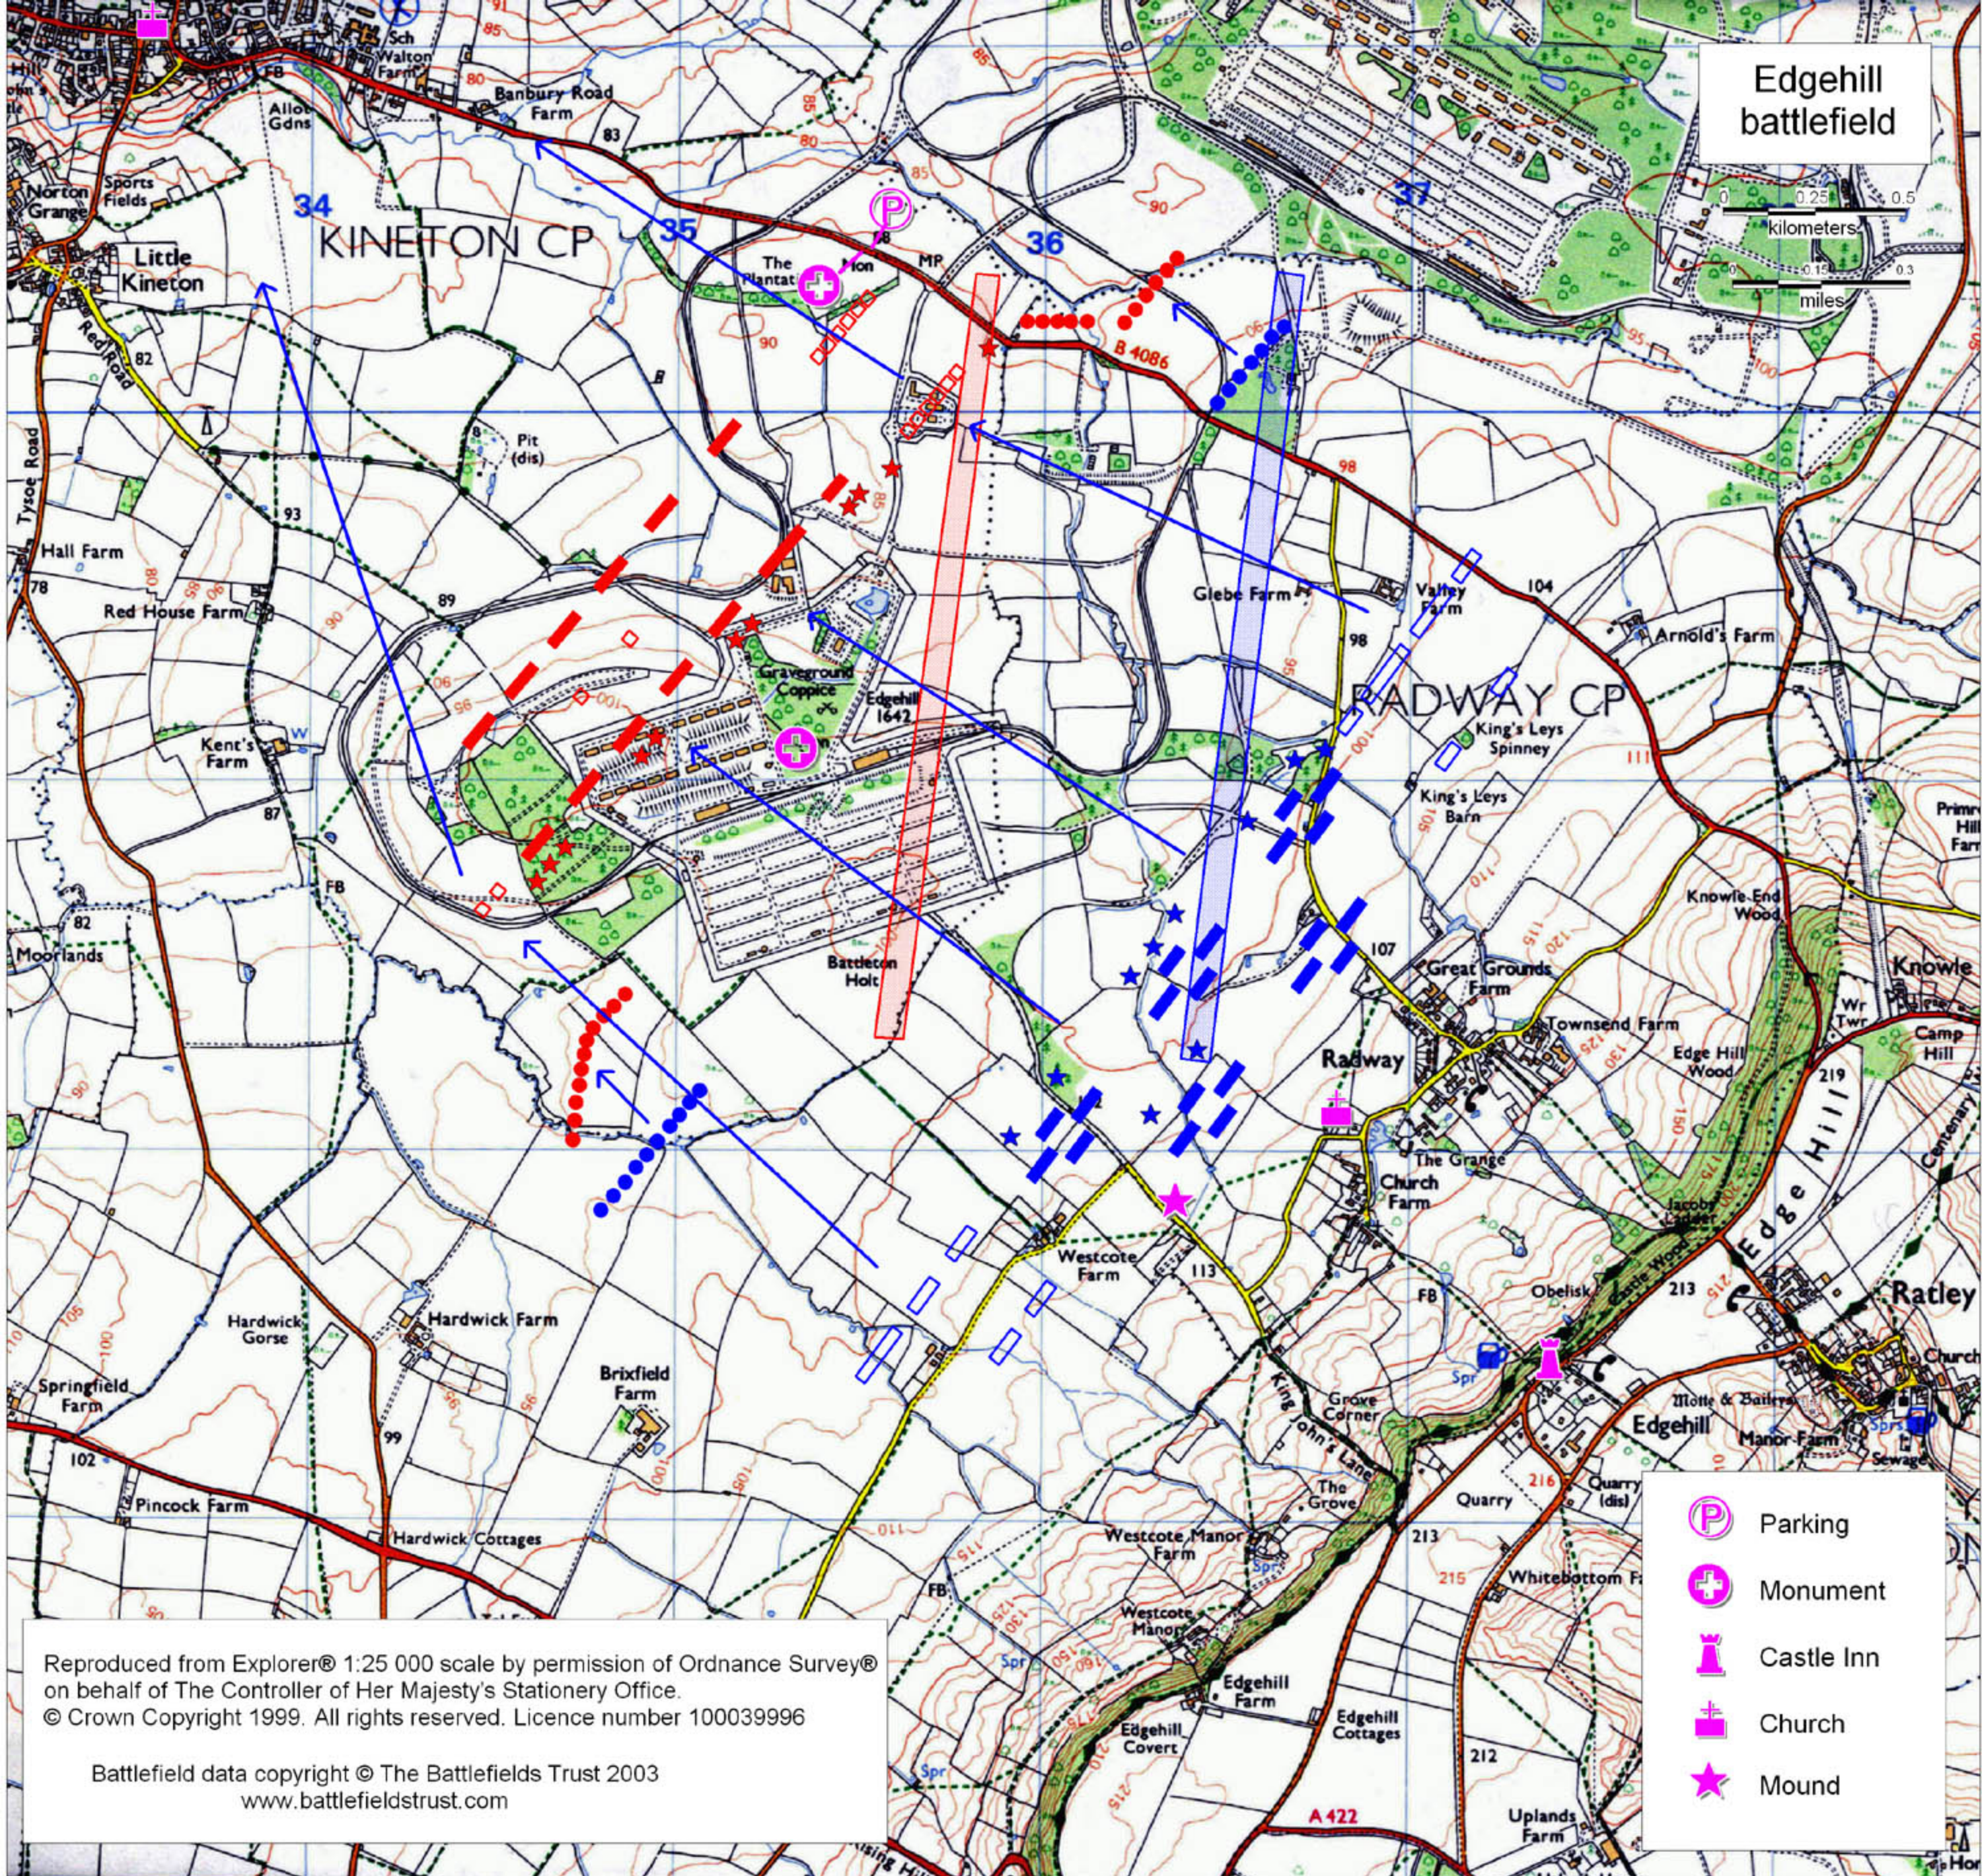

Edgehill battlefield

Reproduced from Explorer® 1:25 000 scale by permission of Ordnance Survey® on behalf of The Controller of Her Majesty's Stationery Office.
 © Crown Copyright 1999. All rights reserved. Licence number 100039996
 Battlefield data copyright © The Battlefields Trust 2003
 www.battlefieldstrust.com

- Parking
- Monument
- Castle Inn
- Church
- Mound

Deployments: source Roberts & Tincey (2001)

- Parliamentarian deployments
Dragoons/musketeers
- Artillery
- Infantry
- Cavalry
- Royalist deployments
Dragoons/musketeers
- Artillery
- Cavalry
- Infantry

Deployments: source Foard / Pannett

- conjectural Parliamentarian deployments
- conjectural Royalist deployments